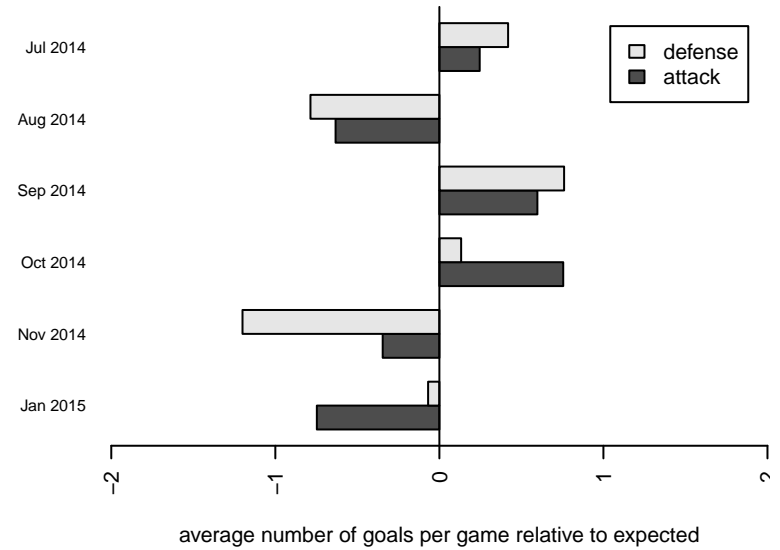

Performance relative to 13 month average