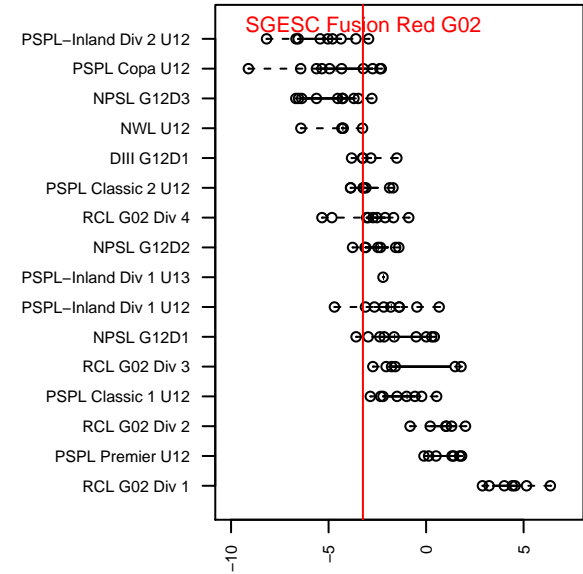

# SGESC Fusion Red G02

Spanaway Graham Eatonville SC  
 Graham, WA  
 G02 total strength=457  
 attack=0.4 defense=0.23  
 fall league = DIII G12D1

alt names used:  
 SGESC Fusion 02 Red  
 SGEO Fusion 02 – GU12  
 Fusion 02  
 SGEO Fusion 02

Venues played:  
 2014 KITG GU12 Green  
 2014 Puyallup Valley Kick-off U12  
 2014 DIII G12D1  
 2014 Founders Cup G02

**SGESC Fusion Red G02**  
 Dots are actual minus expected GF (blue circles) and GA (red triangles).  
 Blue line is smoothed change in attack strength. Red is smoothed change in defense strength.

**attack and defense variance (black dot)  
relative to other teams  
and top 10 in region**

**attack and defense rating  
relative to others at age  
and all opponents in last 13 months**

**Performance relative to 13 month average**