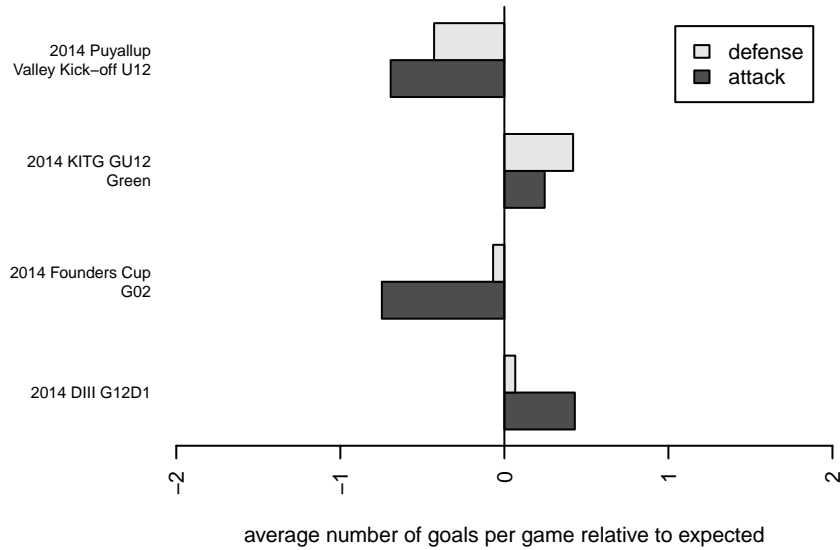

# SGESC Fusion Red G02

Spanaway Graham Eatonville SC  
 Graham, WA  
 G02 total strength=457  
 attack=0.4 defense=0.23  
 fall league = DIII G12D1

alt names used:  
 SGESC Fusion 02 Red  
 SGEO Fusion 02 – GU12  
 Fusion 02  
 SGEO Fusion 02

Venues played:  
 2014 KITG GU12 Green  
 2014 Puyallup Valley Kick-off U12  
 2014 DIII G12D1  
 2014 Founders Cup G02

**SGESC Fusion Red G02**  
 Dots are actual minus expected GF (blue circles) and GA (red triangles).  
 Blue line is smoothed change in attack strength. Red is smoothed change in defense strength.

**attack and defense variance (black dot)  
relative to other teams  
and top 10 in region**

**attack and defense rating  
relative to others at age  
and all opponents in last 13 months**

**Performance relative to 13 month average**